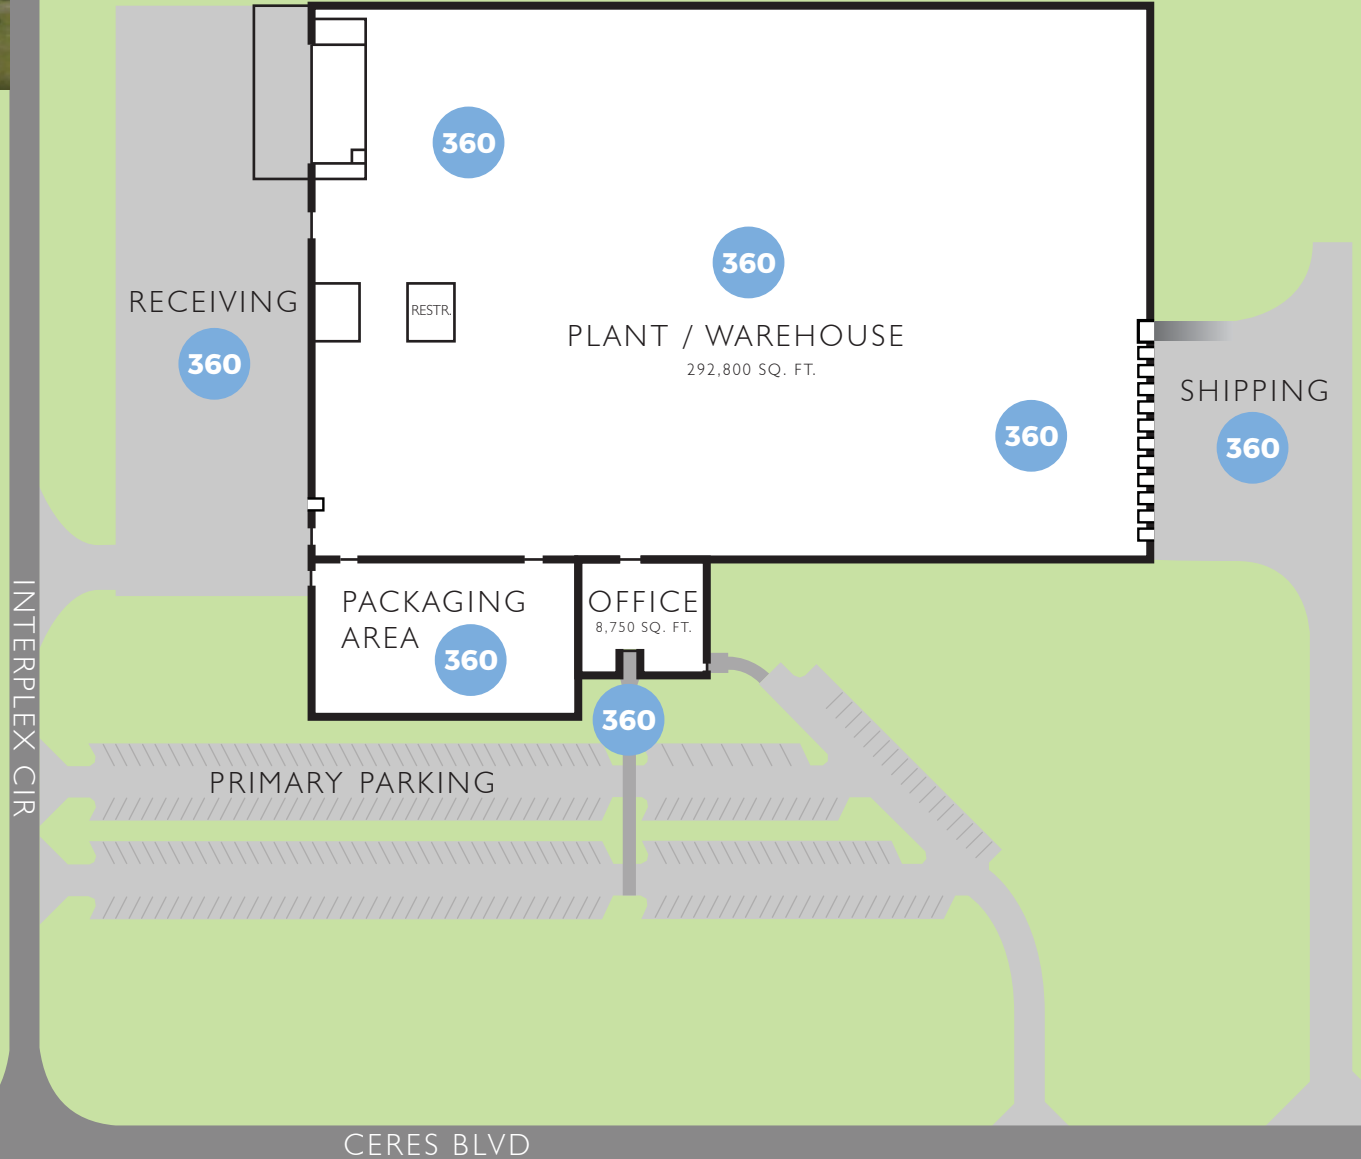

**FOR
MORE
INFO**

TOM MANN
The Hollingsworth Companies
865.719.6884 mobile
865.457.3701 x122 office
tmann@hollingsworthcos.com

PABLO DIAZ
Vicksburg-Warren Economic
Development Foundation
662.417.9111
pablo@vicksburgchamber.org