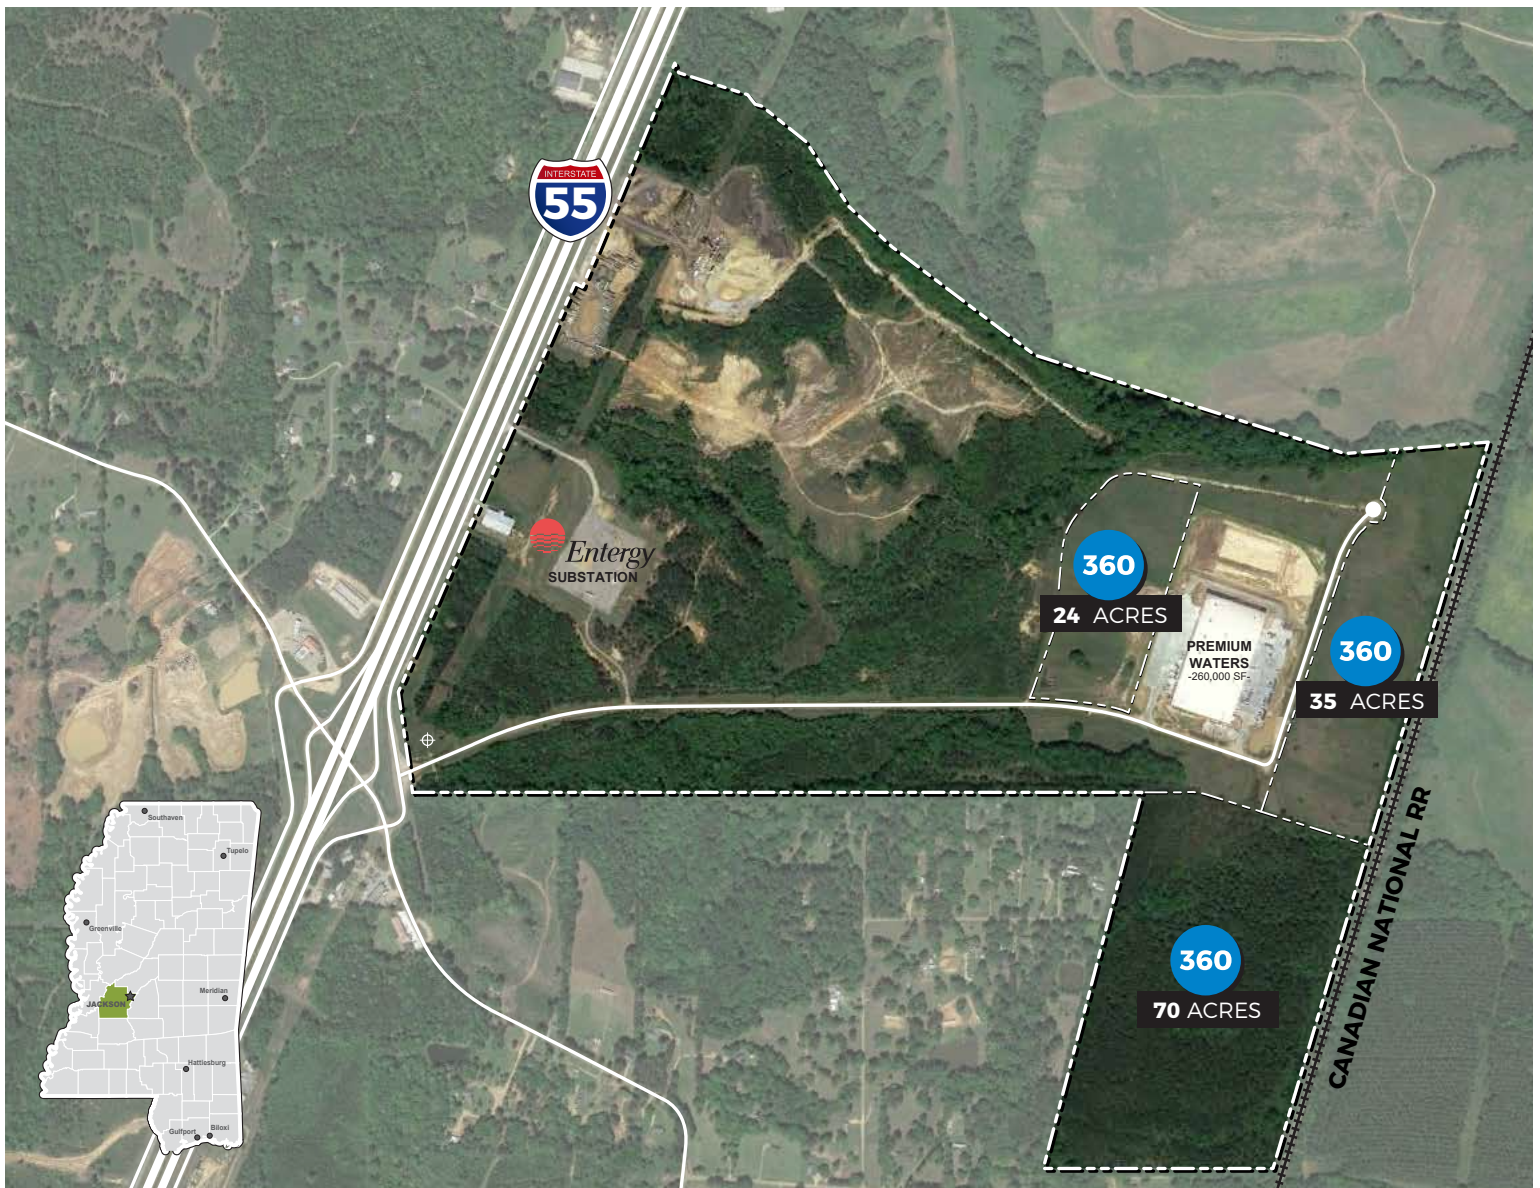

# WYNNDALE INDUSTRIAL CENTER » A 452 ACRE PARK

I-55 FRONTAGE RD SOUTH AT WYNNDALE ROAD - JACKSON, MISSISSIPPI 39272  
IN HINDS COUNTY, MISSISSIPPI AND THE JACKSON, MISSISSIPPI MSA

**JXN METRO360°**  
- GREATER JACKSON MISSISSIPPI -

Click or tap a **360** icon to take a 360° birdseye tour.  
If you have a Cardboard VR viewer, tap the  icon on the screen, rotate phone, & place into the VR viewer.  
For additional Jackson Mississippi Metro properties, visit » [www.jxnmetro360.com](http://www.jxnmetro360.com)

 Coordinates: 32.132807, -90.285180  LOCATED IN HINDS COUNTY

 FOR MORE INFORMATION »

**601.353.6056**  
CURNIS UPKINS III  
HINDS COUNTY EDA

**601.948.7575**  
GREG WORD  
GREATER JACKSON ALLIANCE