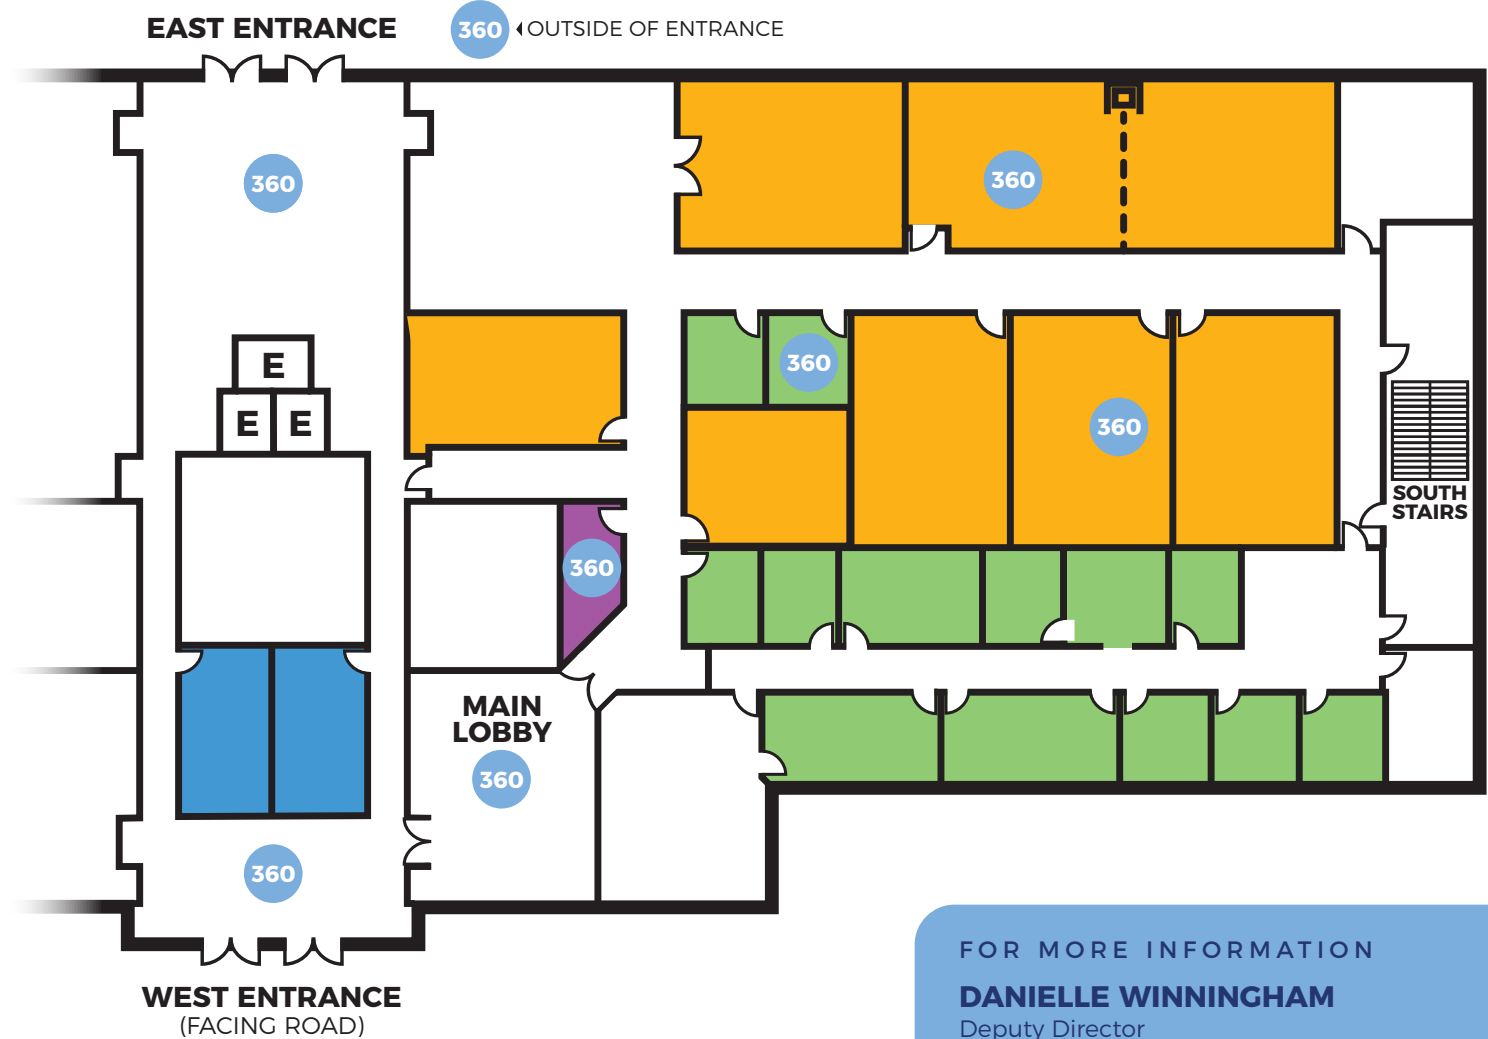

SORRENTO TWO BUILDING

MADISON COUNTY, MISSISSIPPI
117,000 total sq. ft. available

Click or tap a **360** icon below to view the location in 360. If you have a Cardboard VR viewer, tap the icon in the 360 viewer to view in VR.

FLOOR ONE

Former ITT Tech
21,621 sq. ft.

Legend

- OFFICE
- RESTROOM
- SERVER ROOM
- TRAINING

FLOORS
3&4
ON NEXT PAGE

FOR MORE INFORMATION

DANIELLE WINNINGHAM

Deputy Director

FLOOR 3 36,400 sq. ft.

FLOOR 4 36,400 sq. ft.