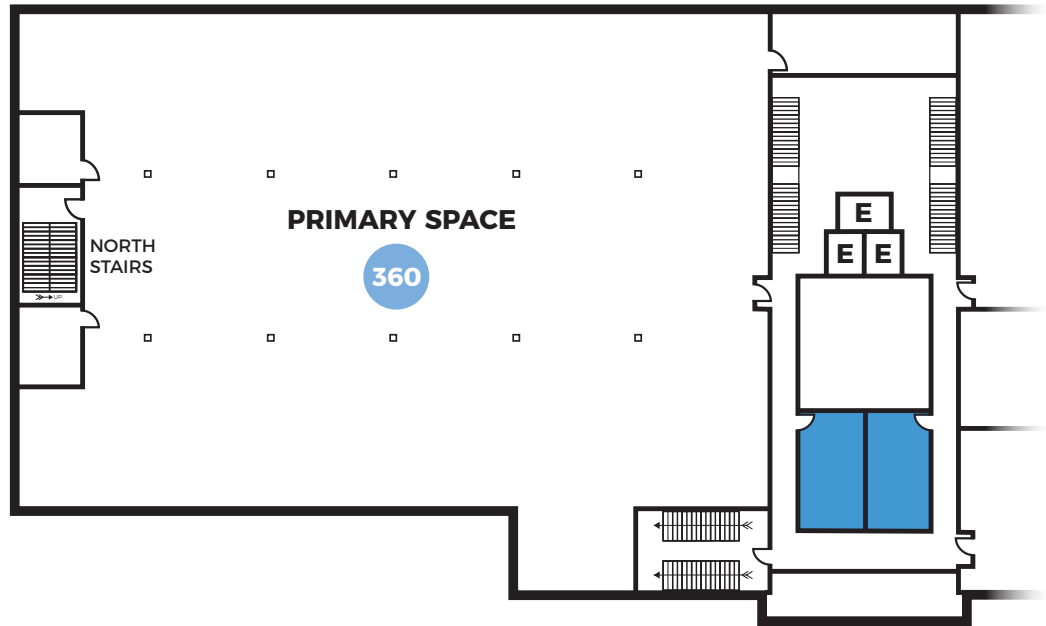

FLOOR ONE

Former ITT Tech
21,621 sq. ft.

Legend

- OFFICE
- RESTROOM
- SERVER ROOM
- TRAINING

FLOORS
3&4
ON NEXT PAGE

FOR MORE INFORMATION

DANIELLE WINNINGHAM

Deputy Director

FLOOR 3 36,400 sq. ft.

FLOOR 4 36,400 sq. ft.